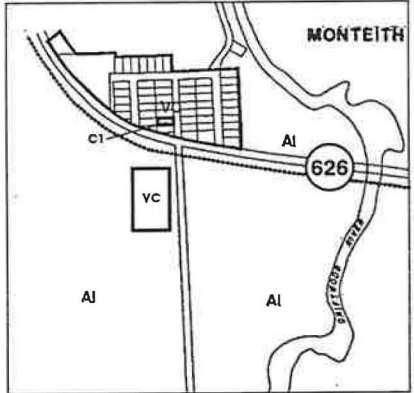

NOTE:  
ORIGINAL MAPPING PREPARED BY  
PROCTOR & REDFERN LIMITED,  
SEPTEMBER 1985.

Porquiss Junction and Mantelth are subject to change.

LEGEND  
--- TOWN BOUNDARY

Drafted: 31 Aug '03  
Dwg No. 0353-C

THIS IS SCHEDULE C TO BY-LAW NO. \_\_\_\_\_  
PASSED THE \_\_\_\_\_ DAY OF \_\_\_\_\_, 2004.  
(MAYOR) \_\_\_\_\_  
(CLERK) \_\_\_\_\_ (SEAL)