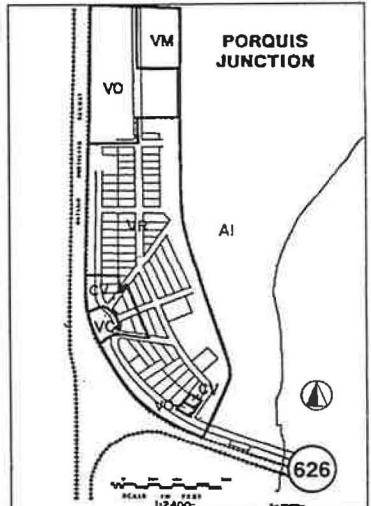

NOTE:  
ORIGINAL MAPPING PREPARED BY  
PROCTOR & REDFERN LIMITED,  
SEPTEMBER 1985.

Porquiss Junction and Mantelth are subject to change.

LEGEND  
--- TOWN BOUNDARY

Drafted: 31 Aug '03  
Dwg No. 0353-C

THIS IS SCHEDULE C TO BY-LAW NO. \_\_\_\_\_  
PASSED THE \_\_\_\_\_ DAY OF \_\_\_\_\_, 2004.  
(MAYOR) \_\_\_\_\_  
(CLERK) \_\_\_\_\_ (SEAL)